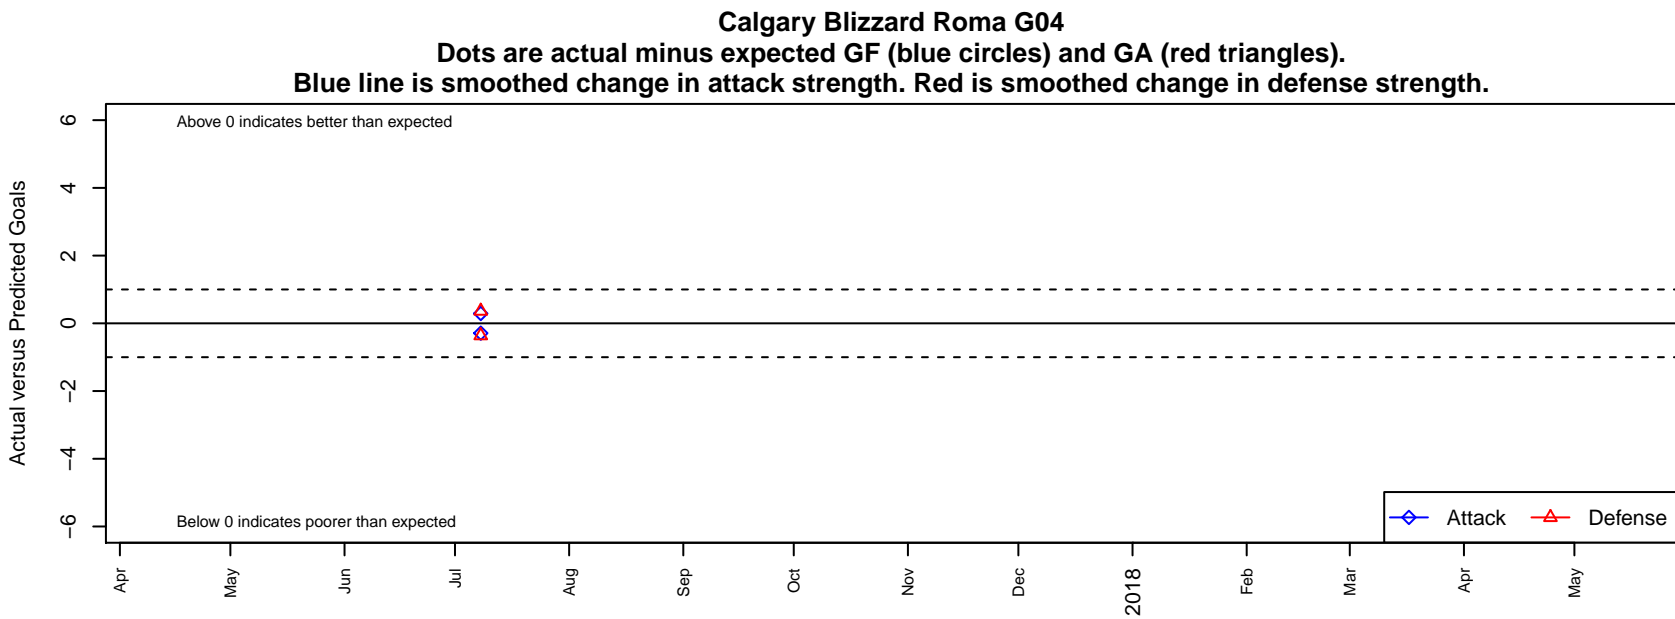

Calgary Blizzard Roma G04

Calgary, AB
G04 total strength=1502
attack=12.32 defense=10.54

alt names used:
BLIZZARD ROMA

Venues played:
2017 PCU Summer Classic Silver

date	home		away		venue	pred.home	pred.away
2017-07-08	Calgary Blizzard Roma G04	6	Oregon Trail SC Fury G04	1	2017 PCU Summer Classic Silver	5.71	0.64
2017-07-08	PCU Red 2 G04	0	Calgary Blizzard Roma G04	2	2017 PCU Summer Classic Silver	0.36	2.29